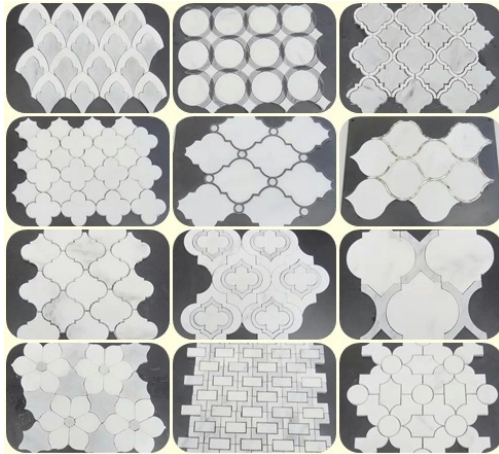

FL717

Natural stone Flower Water Jet mosaic tie] FL717 Carrara white, Thassos white flower design water jet mosaic

Rating: Not Rated Yet

Price

Sales price:

[Ask a question about this product](#)

Details

■ PACKING